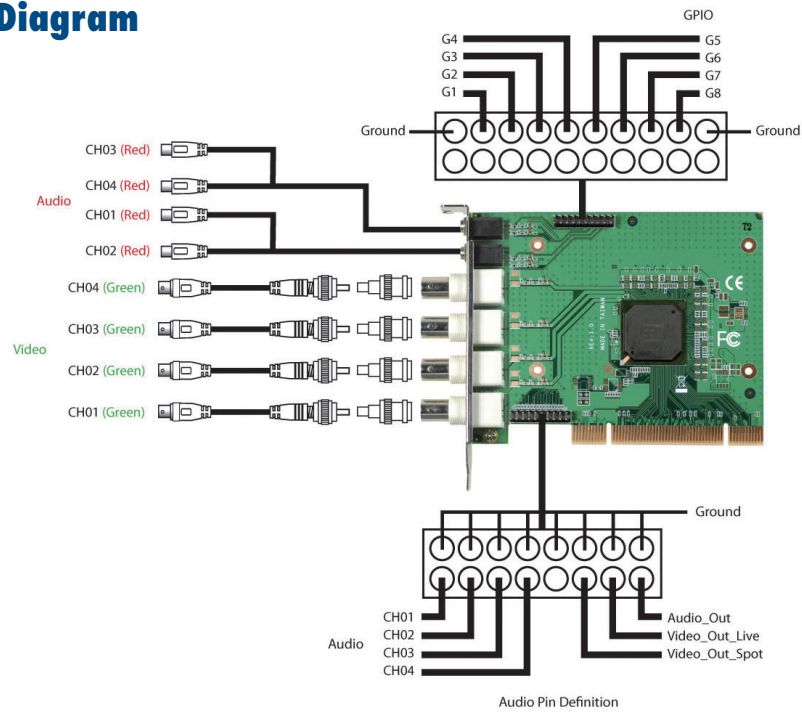

DVP-7635E

4-ch H.264 PCI Video Capture Card with SDK

NEW

Features

- 4-channel composite video inputs with H.264 hardware compression
- 120/100 fps (NTSC/PAL) at 4CIF resolution for display
- 120/100 fps (NTSC/PAL) at up to 4CIF + CIF dual stream resolution for recording
- PCI host interface
- Supports Watchdog function
- Windows/Linux OS supported

Introduction

DVP-7635E is a PCI-bus, hardware compression video capture card with 4 analog video and 4 audio inputs. DVP-7635E supports H.264 base line compression format at up to 4CIF resolution at real-time frame rate (30/25fps) for each channel. With an easy-to-use software development kit (SDK) and flexibility to stack multiple cards, DVP-7635E is an ideal solution for various video capture applications or video surveillance.

Specifications

Video	Video Standard	Composite for NTSC/PAL
	Video Input	4 x BNC connectors
	Compression	H/W H.264
	Max. Display Rate	30/25 fps (NTSC/PAL) @ 4CIF/ch
	Max. Recording Rate	30/25 fps (NTSC/PAL) @ 4CIF + CIF dual stream/ch
	Connector	BNC / Male / 1.0Vp-p / 75Ω
Audio	Audio Input	4 x RCA
	Format	MONO/16 bits/8000 Hz
System Requirements	CPU (Display)	Intel Pentium 4 2.0 GHz
	CPU (Recording)	Intel Pentium 4 2.0 GHz
	Memory	512 MB
	VGA	1024 x 768, DirectX 9.0c
	Operating System	Windows XP/XPe/Vista/7; Linux 2.6.14 or higher; 32/64 bits
Physical Characteristics	Host Interface	PCI
	Operating Temperature	-20 ~ 70° C (-4 ~ 158° F)
	Storing Temperature	-40 ~ 85° C (-40 ~ 185° F)
	Dimensions	121 x 97 mm
Safety	CE/FCC	

- Software Library
- SDK Manual
- Sample Program

Connection Diagram

Ordering Information

Part Number	Description
DVP-7635E	4-ch H.264 PCI Video Capture Card with SDK

Packing List

Item	Amount
DVP-7635E Capture Card	1 (piece)
Audio Cable	2 (piece)
Watchdog Cable (Option)	1 (piece)