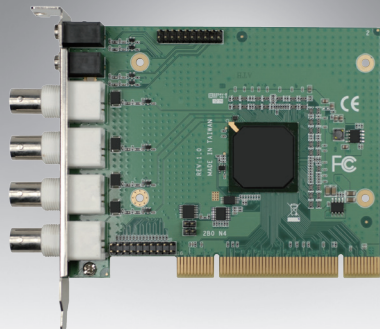

DVP-7635E

4-ch H.264 PCI Video Capture Card with SDK

NEW

Features

- 4-channel composite video inputs with H.264 hardware compression
- 120/100 fps (NTSC/PAL) at 4CIF resolution for display
- 120/100 fps (NTSC/PAL) at up to 4CIF + CIF dual stream resolution for recording
- PCI host interface
- Supports Watchdog function
- Windows/Linux OS supported

Introduction

DVP-7635E is a PCI-bus, hardware compression video capture card with 4 analog video and 4 audio inputs. DVP-7635E supports H.264 base line compression format at up to 4CIF resolution at real-time frame rate (30/25fps) for each channel. With an easy-to-use software development kit (SDK) and flexibility to stack multiple cards, DVP-7635E is an ideal solution for various video capture applications or video surveillance.

Specifications

Video	Video Standard	Composite for NTSC/PAL
	Video Input	4 x BNC connectors
	Compression	H/W H.264
	Max. Display Rate	30/25 fps (NTSC/PAL) @ 4CIF/ch
	Max. Recording Rate	30/25 fps (NTSC/PAL) @ 4CIF + CIF dual stream/ch
	Connector	BNC / Male / 1.0Vp-p / 75Ω
Audio	Audio Input	4 x RCA
	Format	MONO/16 bits/8000 Hz
System Requirements	CPU (Display)	Intel Pentium 4 2.0 GHz
	CPU (Recording)	Intel Pentium 4 2.0 GHz
	Memory	512 MB
	VGA	1024 x 768, DirectX 9.0c
	Operating System	Windows XP/XPe/Vista/7; Linux 2.6.14 or higher; 32/64 bits
Physical Characteristics	Host Interface	PCI
	Operating Temperature	-20 ~ 70° C (-4 ~ 158° F)
	Storing Temperature	-40 ~ 85° C (-40 ~ 185° F)
	Dimensions	121 x 97 mm
Safety	CE/FCC	

- Software Library
- SDK Manual
- Sample Program

Connection Diagram

Ordering Information

Part Number	Description
DVP-7635E	4-ch H.264 PCI Video Capture Card with SDK

Packing List

Item	Amount
DVP-7635E Capture Card	1 (piece)
Audio Cable	2 (piece)
Watchdog Cable (Option)	1 (piece)