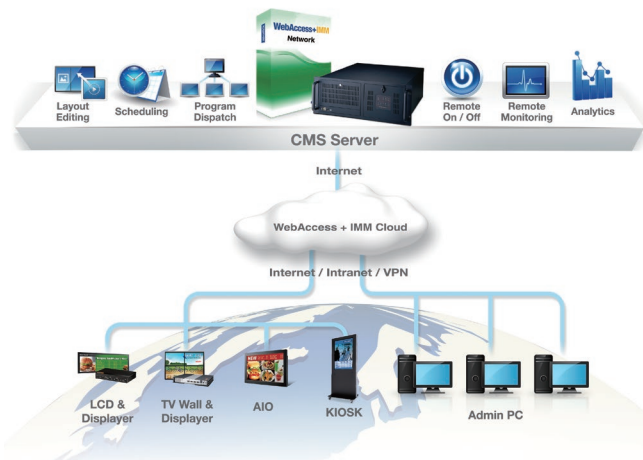

## Web-based Digital Signage Content Management System

### Features

- Server-client architecture for remotely managing signage programs
- Edit and dispatch programs within 3 steps with an easy-to-use interface
- Supply more than 10 media materials
- Support multi-screen displays
- Provide remote device management
- Offer system backup and recovery

## Introduction

Advantech interactive multimedia software WebAccess+IMM, provides the platform for editing and dispatching digital signage programs. WebAccess+IMM allows users to manage and display dynamic, tailored messages which increases sales in real time.

### Server-client architecture

WebAccess+IMM adopts a server-client architecture. Users can easily manage signage programs through web-browser. A single server can manage up to 500 players/clients (If you would like to connect more than 500 clients, please contact our sales representative.).